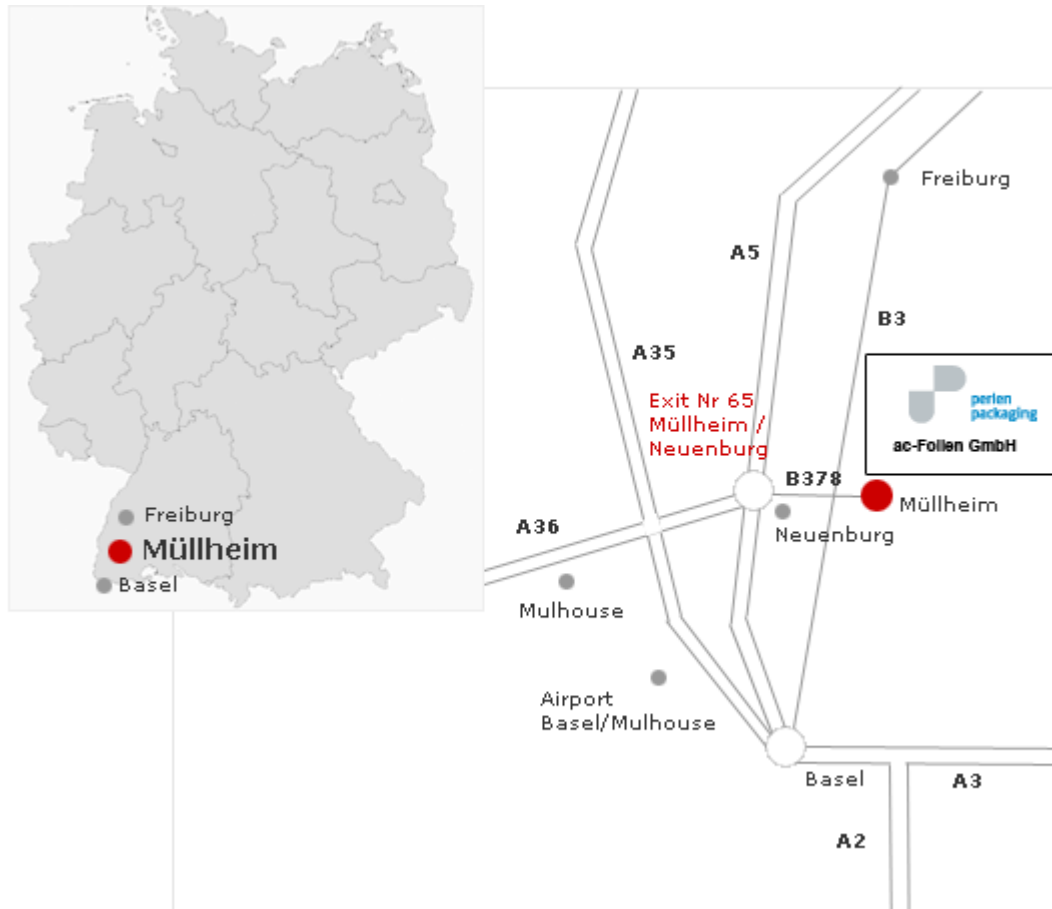

Site Map – ac-Folien GmbH

Description

Driving on the motorway A5 direction Freiburg or Basel please take the exit MÜLLHEIM/NEUENBURG.

Follow direction MÜLLHEIM, LÖRRACH. After 3 KM please turn right to the industrial area of MÜLLHEIM WEST. At the following intersection please turn left.

At the next intersection please turn left in order to enter in the industrial area of MÜLLHEIM WEST. Please follow this main road. Take the curve after 300 meters. After 200 meters on the right side you will see the plant of ac-Folien GmbH (green building).