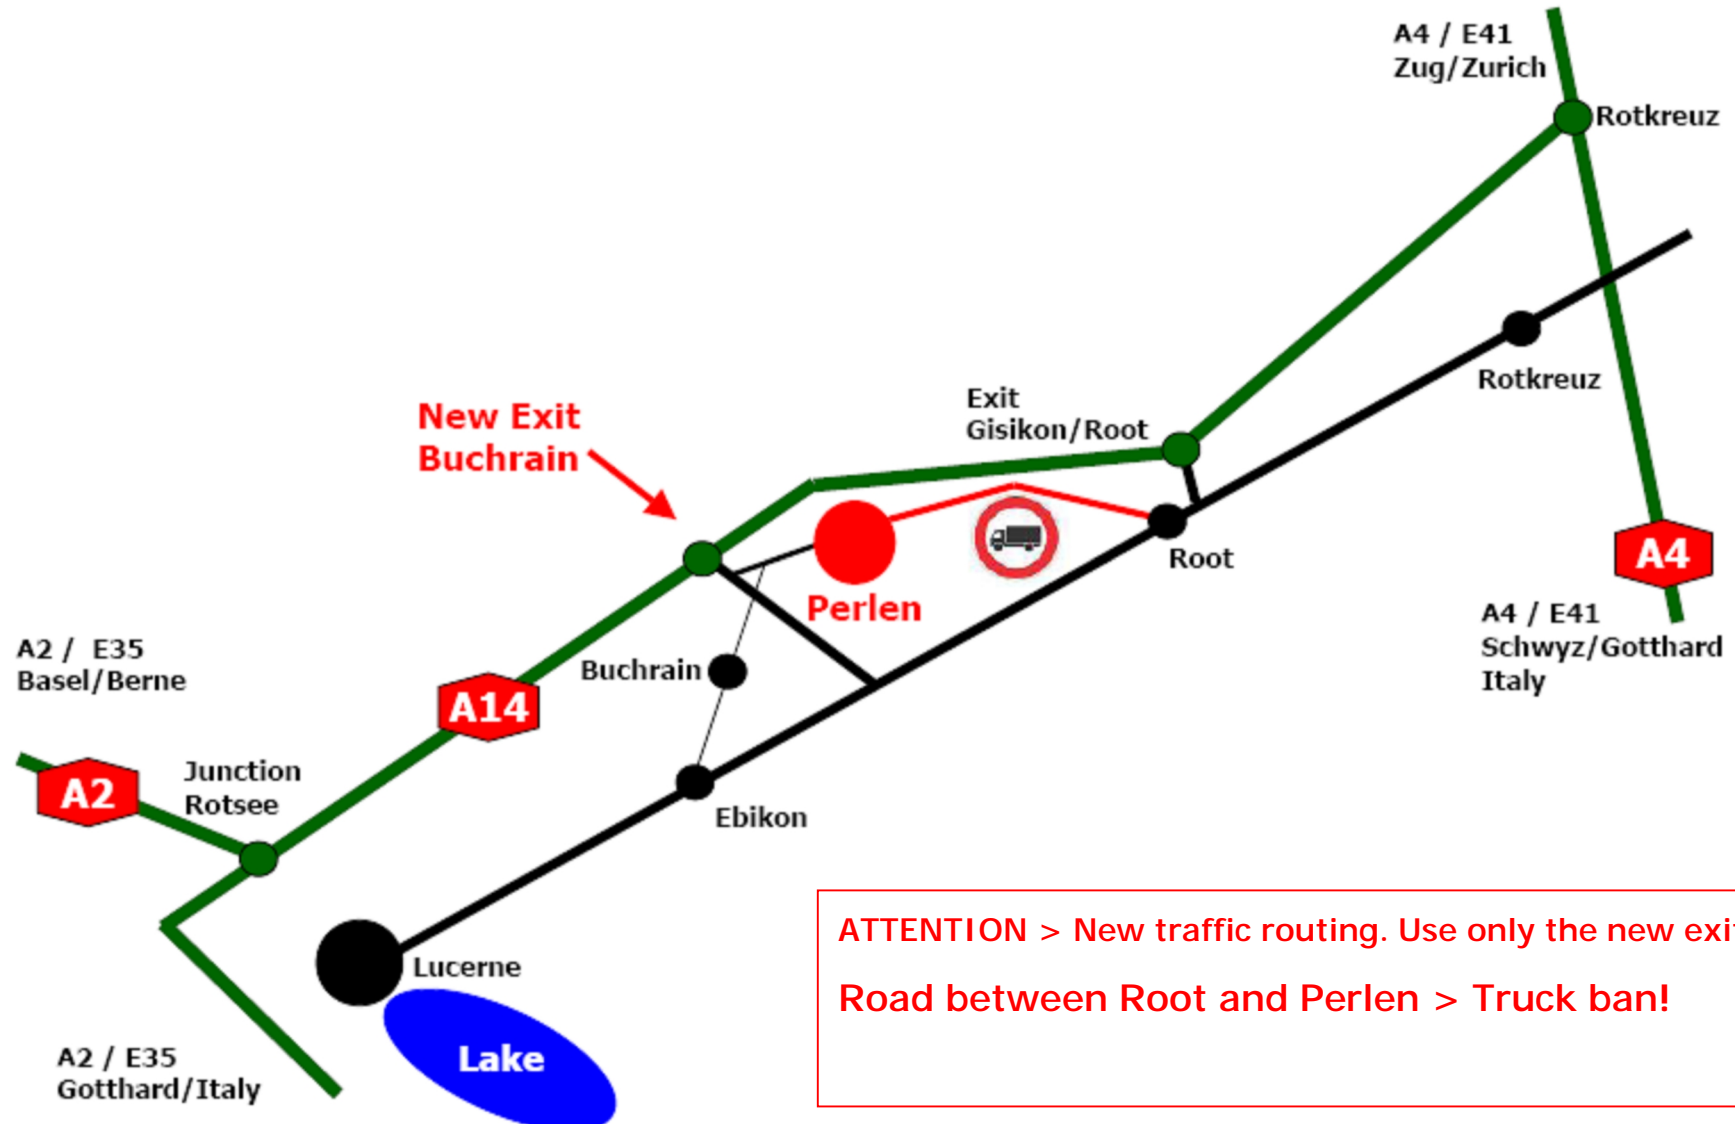

Perlen Converting AG

Perlenring 3, CH-6035 Perlen

phone +41 41 455 88 00, fax +41 41 455 88 01

Coordinates GPS: N 47° 06' 39" / E 08° 21' 52"

**ATTENTION > New traffic routing. Use only the new exit Buchrain.
Road between Root and Perlen > Truck ban!**